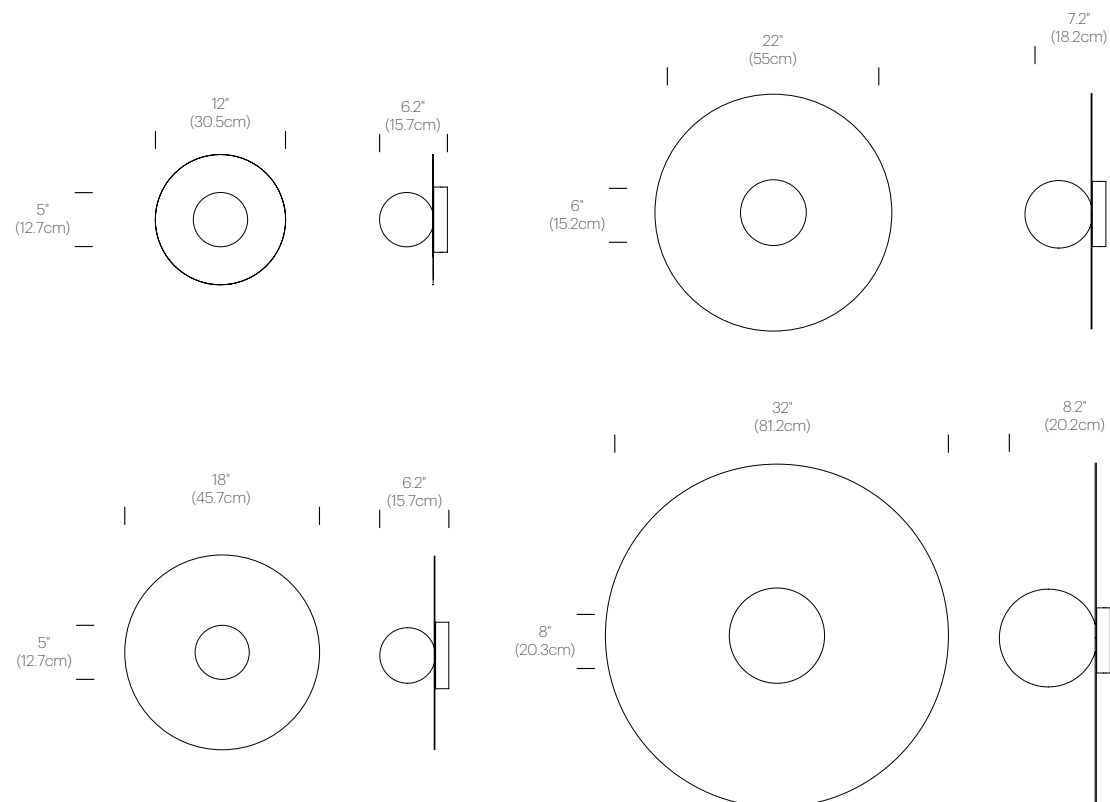

BOLA DISC FLUSH

DESCRIPTION

A study in refined simplicity, Bola Disc Flush offers a magical combination of mirror and globe refined down to its bare essentials. The objective with the Bola Disc Flush is to provide both direct and reflected light from either ceiling or wall mounted vantage points. Bola Disc Flush brings elegance and refinement with four sizes and four finishes in white, brass, rose gold, or chrome. An ideal fixture for adding diffused and reflected light in hallway corridors, nooks, dining settings, bedrooms, or living areas. Stunning groupings can also be created by mixing different sizes and finishes together to form unique custom light displays.

FEATURES

Shade Options: 12"(30cm), 18"(46cm), 22"(55cm), 32"(81.2cm)

SPECIFICATIONS

Voltage: 120 or 240V 50/60Hz
Power Consumption: 8W (12", 18"), 15W (22"), 20W (32")
Luminosity: 560 Lumens (12"), 640 Lumens (18"), 1160 Lumens (22"), 1550 Lumens (32")
Luminaire Efficacy: 57 Lumens/Watt
Color Rendition Index: 95 CRI
50K hour lifespan
ELV Dimmer recommended

CERTIFICATIONS

NOTES

Custom requests can be considered on volume orders

FINISHES

BOLA DISC

DIMENSIONS

BOLA DISC FLUSH 12, 18, 22, 32

BOLA DISC FLUSH GROUPING