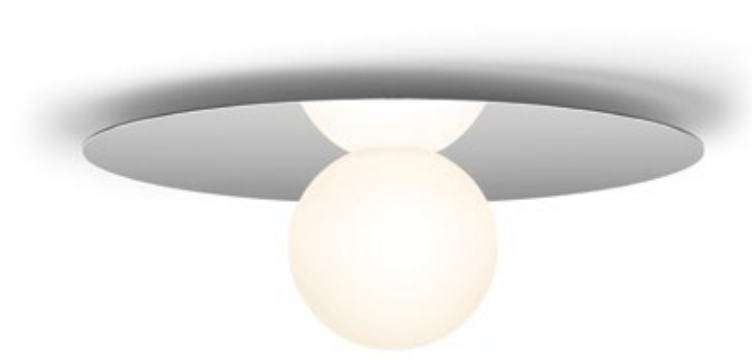

BOLA DISC FLUSH

DESCRIPTION

A study in refined simplicity, Bola Disc Flush offers a magical combination of mirror and globe refined down to its bare essentials. The objective with the Bola Disc Flush is to provide both direct and reflected light from either ceiling or wall mounted vantage points. Bola Disc Flush brings elegance and refinement with four sizes and four finishes in white, brass, rose gold, or chrome. An ideal fixture for adding diffused and reflected light in hallway corridors, nooks, dining settings, bedrooms, or living areas. Stunning groupings can also be created by mixing different sizes and finishes together to form unique custom light displays.

FEATURES

Shade Options: 12"(30cm), 18"(46cm), 22"(55cm), 32"(81.2cm)

SPECIFICATIONS

Voltage: 120 or 240V 50/60Hz
Power Consumption: 8W (12", 18"), 15W (22"), 20W (32")
Luminosity: 560 Lumens (12"), 640 Lumens (18"), 1160 Lumens (22"), 1550 Lumens (32")
Luminaire Efficacy: 57 Lumens/Watt
Color Rendition Index: 95 CRI
50K hour lifespan
ELV Dimmer recommended

CERTIFICATIONS

NOTES

Custom requests can be considered on volume orders

FINISHES

BOLA DISC

DIMENSIONS

BOLA DISC FLUSH 12, 18, 22, 32

BOLA DISC FLUSH GROUPING

Stunning compositions can be created by mixing or matching different sizes and finishes together to form unique customized light clusters.