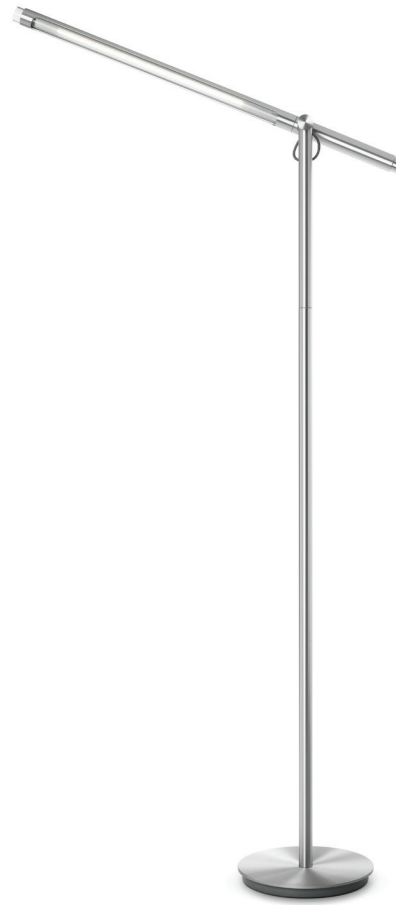

BRAZO FLOOR

DESCRIPTION

Brazo's precision machined aluminum construction allows for optimal task lighting control with 360° adjustability and 90° tilt. Brazo features a luminous and energy-efficient LED light source which can be dialed to any desired beam-spread and brightness depending on the task.

LIGHT CONTROL

Full range dim (rotary dimmer)

FEATURES

- 360° arm rotation
- 90° arm tilt
- Calibrated light focus control
- Height adjustable
- Advanced LED array eliminates multiple shadows
- Ships flat-packed
- 97% recyclable

SPECIFICATIONS

- Voltage: 120-240V 50-60Hz
- Power Consumption: 9W
- Color temperature: 3000K
- Luminosity: 450 Lumens
- Luminaire efficacy: 50 Lumens/Watt
- Color Rendition Index: 85 CRI
- Title 20 compliant
- 50K hour lifespan
- Cable length: 8' (244cm)
- Global multi-plug adapter available
- 1 year warranty

CERTIFICATIONS

PACKAGING WEIGHT AND DIMENSIONS

BRAZO FLOOR:	15.55LBS	39" X 11" X 5"
	7.1KGS	99cm X 28cm X 13cm

NOTES

Custom requests can be considered on volume orders

FINISHES

SILVER

BLACK