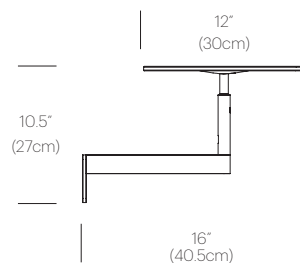

## PACKAGING WEIGHT AND DIMENSIONS

Circa Wall 12:	5.75LBS	15" X 14" X 4"
	2.6KGS	38cm X 36cm X 10cm
Circa Wall 16 :	9.05LBS	18.5" X 18" X 4"
	4.1KGS	47cm X 46cm X 10cm

## DIMENSIONS

CIRCA WALL 12

CIRCA WALL 16