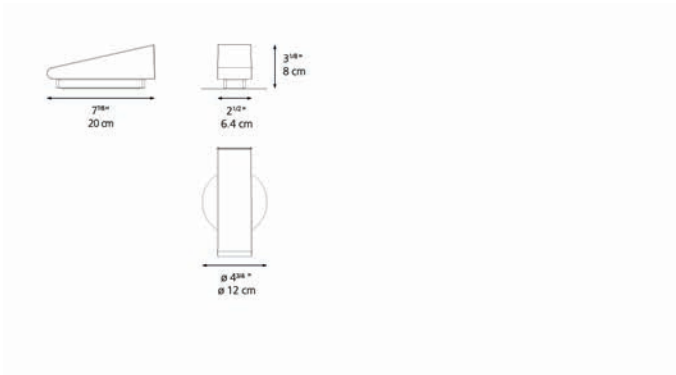

Colors & Finishes

White RAL9002

Materials

- Body in aluminum
- Prismatic screen in PMMA
- Rust backplate provided

Features & Accessories

- In wall installation, light can point upwards or downwards
- Electronic driver integrated

Dimensions

Packaging

1 Box

1 x 11-11/16" x 11-1/2" x 5-11/16" / 2.47 lbs - 29.4 cm x 16.2 cm x 14.2 cm / 1.12 kg

Light distribution

Indirect

Luminaire weight

1.94 lbs / .88 kg

Design By

Klaus Begasse

Collection

Outdoor

Specifications

Delivered lumens	716lm
Light output ratio	44.75lm/W
Power consumption	16W
Led type	15W Array*
CCT (Correlated Color Temperature)	3000K
CRI (Color Rendering Index)	>80
Life expectancy	50000Hrs
Control type	On/Off
Input Voltage	120V
Driver	NO MANUF - 1 x LPC-20-700
BUG Rating	B0-U4-G0