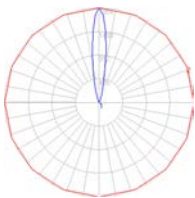

Dimensions

Packaging

1 Box

1 x 12-11/16" x 12-1/8" x 5-3/16" / 4.96 lbs - 32 cm x 30.5 cm x 13 cm / 2.25 kg

Light distribution

Indirect

Red = Max Cd. Through Vertical plane

Blue = Max Cd. Through Horizontal plane