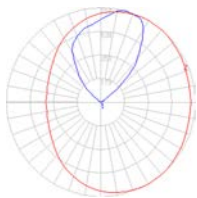

Dimensions

Packaging

1 Box

1 x 11-11/16" x 11-1/2" x 5-11/16" / 2.47 lbs - 29.4 cm x 16.2 cm x 14.2 cm / 1.12 kg

Light distribution

Indirect

Luminaire weight

1.94 lbs / .88 kg