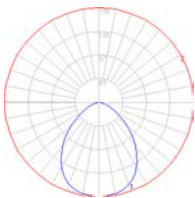

Red = Max Cd. Through Vertical plane

Blue = Max Cd. Through Horizontal plane

Warranty

5 year limited warranty,
Upon registration. Click here
to register your purchase.