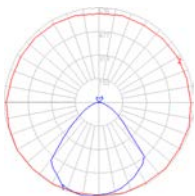

Red = Max Cd. Through Vertical plane

Blue = Max Cd. Through Horizontal plane

Warranty

5 year Limited warranty,
Upon registration. Click here
to register your purchase.