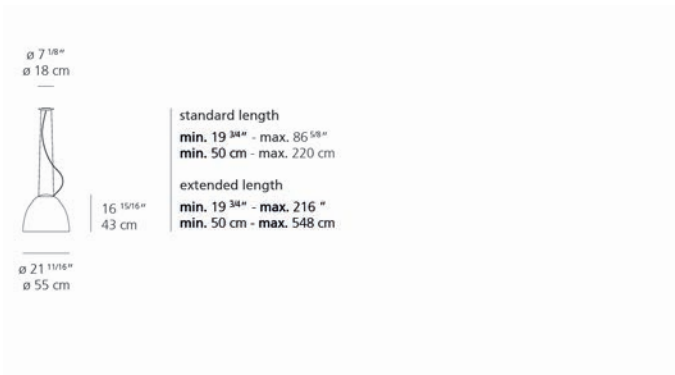

### Dimensions

### Luminaire weight

5.73 lbs / 2.6 kg

Red = Max Cd. Through Vertical plane

Blue = Max Cd. Through Horizontal plane