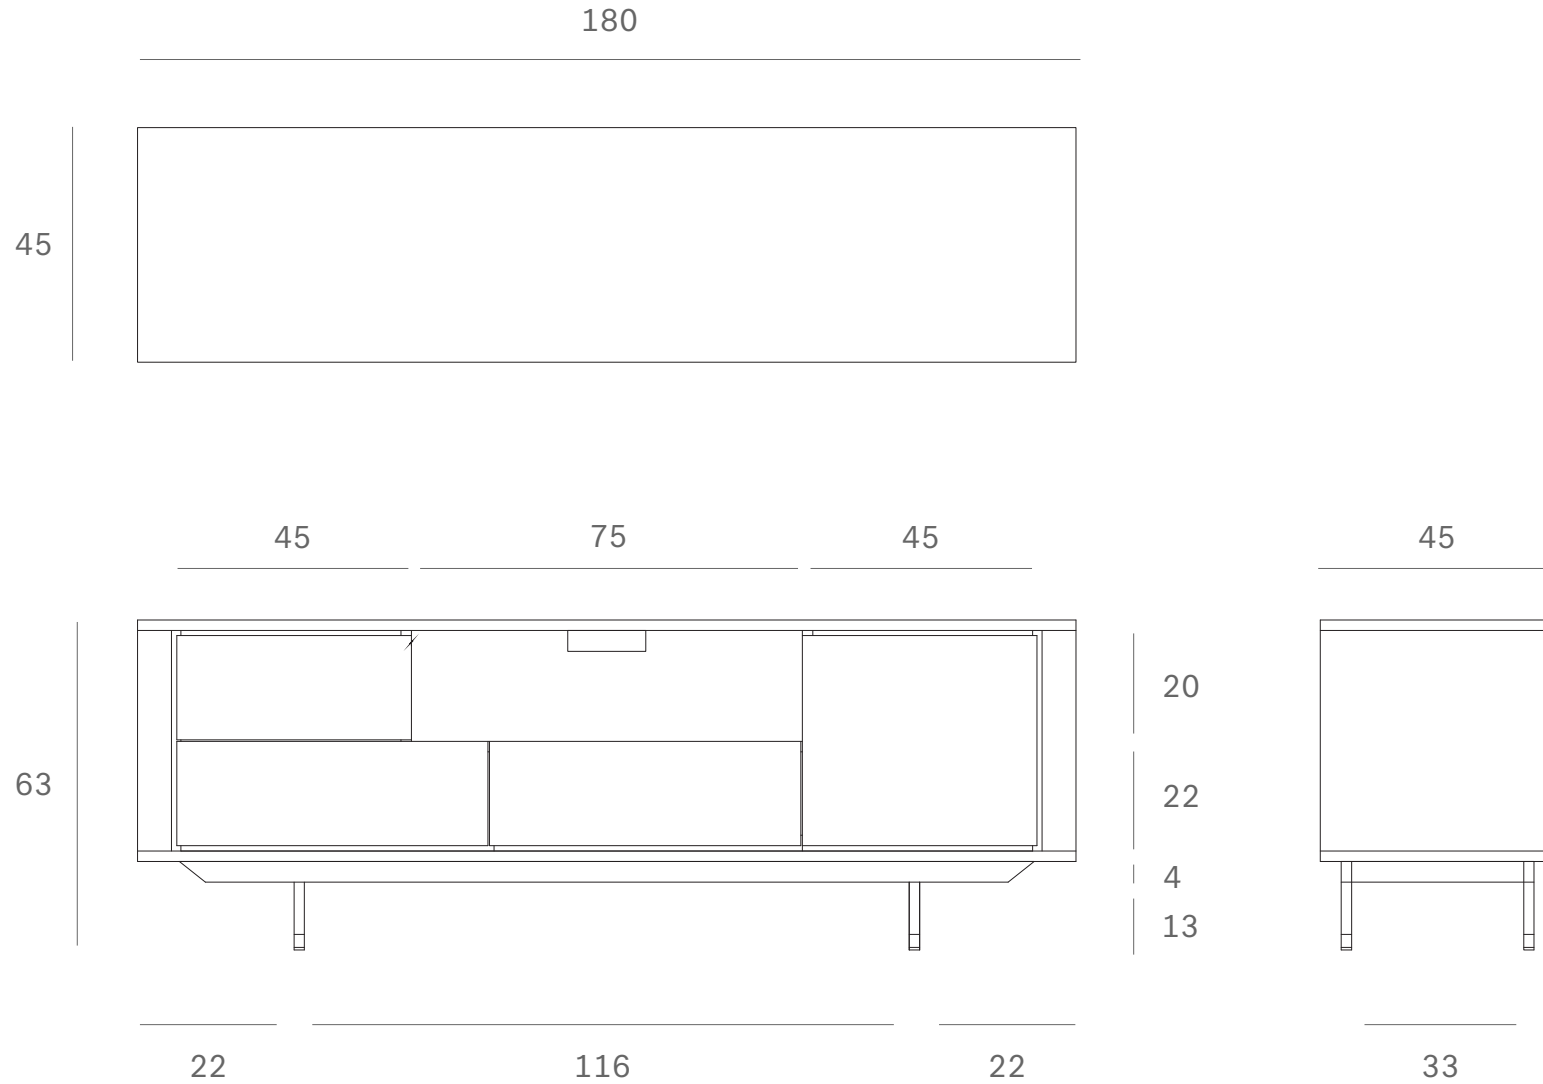

*Ethnicraft*

51315 - Oak Shadow TV cupboard - Dimensions (cm)

*Ethnicraft*

51315 - Oak Shadow TV cupboard - Dimensions (inches)