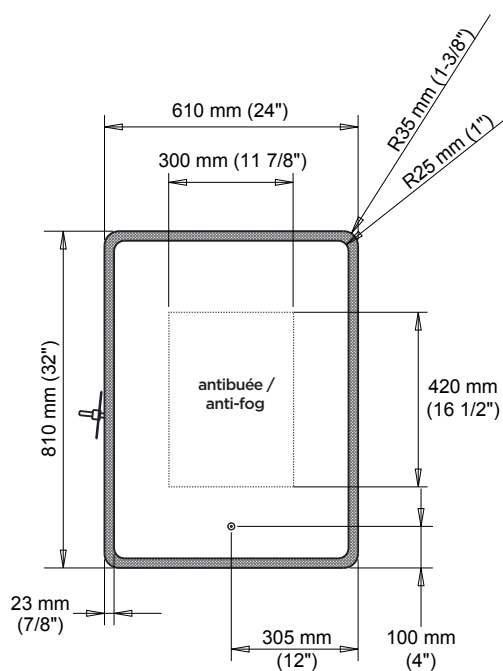

Profila ^{NEW}

Illuminated LED mirror with frosted Strip edge

18" x 26"

(460 mm x 660 mm)

FEATURES

Code	MR1665-500-001
Packaging mm (in)	800 x 570 x 90 (31.4 x 22.4 x 3.5)
Mirror thickness	4 mm
Weight kg (lb)	6.6 (13.2)
Certification	cUL_{us}
Anti-fog system	Included
Magnifying mirror (3X)	Not available
Reversible 	Yes
Total thickness	44 mm +/- 1 mm (1 3/4")

LIGHTING

Power (watt)	28 W
Input (volt)	120 V
Dimmable	No
Lumens	1500 lm
2 tones touch switch	3000k (warm white) 5000k (cool blue)
Frequency	60 Hz
Color Rendering Index (CRI)	90+

 Frosted Strip

 Touch switch

MR1665

Miraz

Profila ^{NEW}

Illuminated LED mirror with frosted Strip edge

 Frosted Strip

 Touch switch

FEATURES

Code	MR1666-500-001
Packaging mm (in)	940 x 720 x 90 (37 x 28.3 x 3.5)
Mirror thickness	4 mm
Weight kg (lb)	9.8 (19.8)
Certification	cUL_{us}
Anti-fog system	Included
Magnifying mirror (3X)	Not available
Reversible 	Yes
Total thickness	44 mm +/- 1 mm (1 3/4")