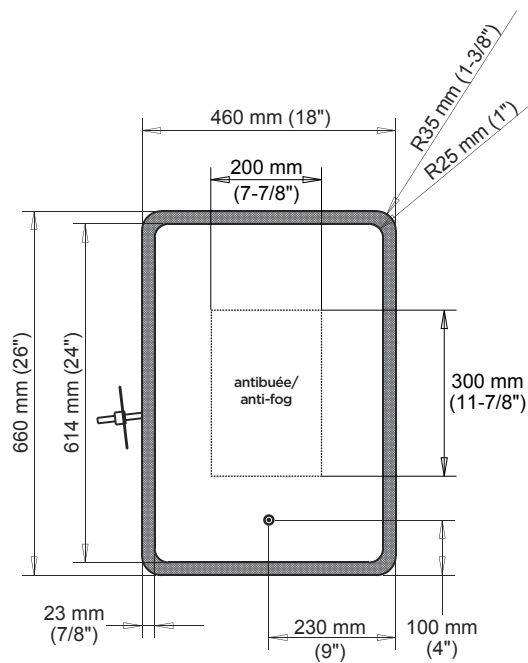

Profila ^{NEW}

Illuminated LED mirror with frosted Strip edge

18" x 26"

(460 mm x 660 mm)

FEATURES

Code	MR1665-500-001
Packaging mm (in)	800 x 570 x 90 (31.4 x 22.4 x 3.5)
Mirror thickness	4 mm
Weight kg (lb)	6.6 (13.2)
Certification	cUL_{us}
Anti-fog system	Included
Magnifying mirror (3X)	Not available
Reversible 	Yes
Total thickness	44 mm +/- 1 mm (1 3/4")

LIGHTING

Power (watt)	28 W
Input (volt)	120 V
Dimmable	No
Lumens	1500 lm
2 tones touch switch	3000k (warm white) 5000k (cool blue)
Frequency	60 Hz
Color Rendering Index (CRI)	90+

 Frosted Strip

 Touch switch

MR1665

Miraz

Profila ^{NEW}

Illuminated LED mirror with frosted Strip edge

 Frosted Strip

 Touch switch

FEATURES

Code	MR1666-500-001
Packaging mm (in)	940 x 720 x 90 (37 x 28.3 x 3.5)
Mirror thickness	4 mm
Weight kg (lb)	9.8 (19.8)
Certification	cUL_{us}
Anti-fog system	Included
Magnifying mirror (3X)	Not available
Reversible 	Yes
Total thickness	44 mm +/- 1 mm (1 3/4")