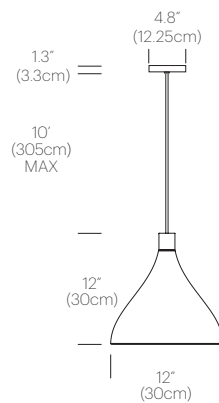

Cable length: 10' (305cm)

Title 20/Title 24 compliant

Dark Sky compliant

1 year warranty

CERTIFICATIONS

PACKAGING WEIGHT AND DIMENSIONS

Swell Single:	5.25LBS	15.5" X 16" X 14.5"
	2.4KGS	39cm X 41cm X 37cm

NOTES

Custom requests can be considered on volume orders

FINISHES

WHITE/
BRASS

BLACK/
BRASS

BRASS/
BRASS

DIMENSIONS

SWELL SINGLE NARROW

SWELL SINGLE MEDIUM

SWELL SINGLE WIDE