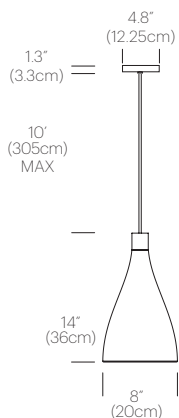

Cable length: 10' (305cm)

Title 20/Title 24 compliant

Dark Sky compliant

1 year warranty

CERTIFICATIONS

PACKAGING WEIGHT AND DIMENSIONS

Swell Single:	5.25LBS	15.5" X 16" X 14.5"
	2.4KGS	39cm X 41cm X 37cm

NOTES

Custom requests can be considered on volume orders

FINISHES

WHITE/
BRASS

BLACK/
BRASS

BRASS/
BRASS

DIMENSIONS

SWELL SINGLE NARROW

SWELL SINGLE MEDIUM

SWELL SINGLE WIDE