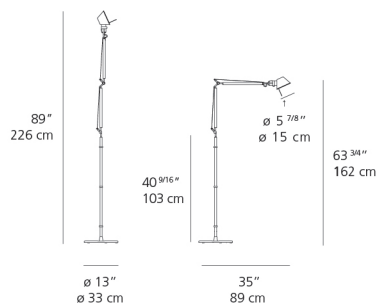

Lamp type	LED, CFL, INC
Lamp	max 100W E26/A19
Lamp Included	No
Control type	On/Off (On Head)
Input Voltage	120V
Power consumption	N/A
Ballast	N/A

Colors & Finishes

Aluminum

Materials

- Arms and diffuser in aluminum
- Joints and tension control knobs in polished die-cast aluminum
- Tension cables in stainless steel
- Floor support base in weighted steel with stamped aluminum cover
- Stem in steel
- Optional set of castors in molded thermoplastic

Features & Accessories

- Fully adjustable, articulated arm structure
- Tilttable and 360 degrees rotatable diffuser
- Optional set of castors attach to base for easy mobility

Dimensions

Packaging

3 Boxes

1 x 10-1/8" x 8-3/16" x 34-1/8" / 4.19 lbs - 25.5 cm x 20.5 cm x 86.5 cm / 1.9 kg

1 x 41-13/16" x 1-11/16" x 1-11/16" / 1.54 lbs - 106 cm x 4 cm x 4 cm / .7 kg

1 x 15-13/16" x 16-1/4" x 4-7/16" / 16.76 lbs - 40 cm x 41 cm x 11 cm / 7.6 kg

Light distribution

Direct

Luminaire weight

17.24 lbs / 7.82 kg