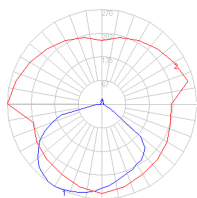

1 x 41-13/16" x 1-11/16" x 1-11/16" / 1.54 lbs - 106 cm x 4 cm x 4 cm / .7 kg

1 x 15-13/16" x 16-1/4" x 4-7/16" / 16.76 lbs - 40 cm x 41 cm x 11 cm / 7.6 kg

Light distribution

Direct

Luminaire weight

17.24 lbs / 7.82 kg