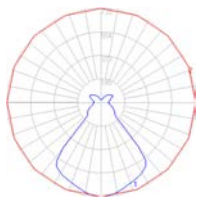

### Dimensions

### Packaging

3 Boxes

1 x 42-5/8" x 16-5/8" x 9-9/16" / 11.02 lbs - 108 cm x 42 cm x 24 cm / 5 kg

1 x 28" x 28" x 4-13/16" / 34.39 lbs - 71 cm x 71 cm x 12 cm / 15.6 kg

1 x 50-7/8" x 1-11/16" x 1-11/16" / 3.31 lbs - 129 cm x 4 cm x 4 cm / 1.5 kg

### Light distribution

Diffused

### Luminaire weight

42.77 lbs / 19.4 kg

Red = Max Cd. Through Vertical plane

Blue = Max Cd. Through Horizontal plane