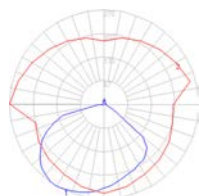

Luminaire weight

1.98 lbs / .9 kg