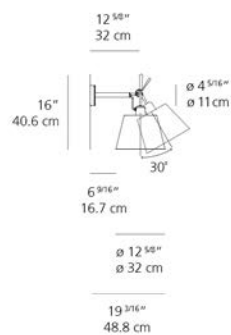

### Features & Accessories

- Adjust to full downward and max. 30° upward positions
- Mounting to standard electrical junction boxes

### Dimensions

### Luminaire weight

1.98 lbs / .9 kg

Red = Max Cd. Through Vertical plane

Blue = Max Cd. Through Horizontal plane